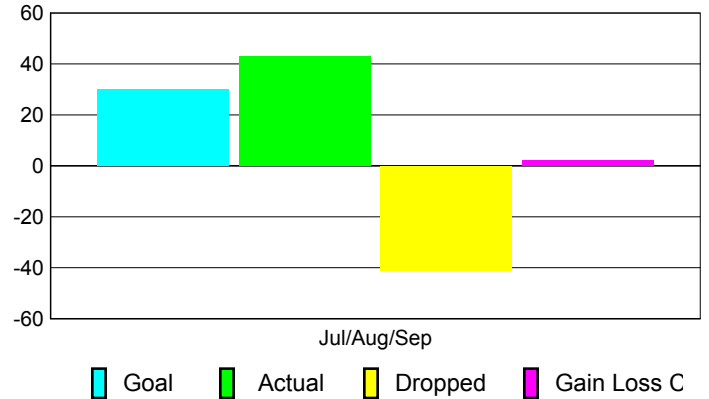

### YTD Status Quo Clubs 2010-2011

Status Quo Clubs Compared to Status Quo Members

## MEMBERSHIP

Membership Results  
2010-2011

Membership  
2009-2010

Month	Net Memb Goal	Actual New Memb	Actual Dropped Memb	Gain/Loss of Memb	Gain/Loss of Memb
Jul/Aug/Sep	30	43	-41	2	13
<b>Totals</b>	<b>30</b>	<b>43</b>	<b>-41</b>	<b>2</b>	<b>13</b>

### Membership Results 2010-2011

Goal, New, Dropped, Gain/Loss

### Comparison of Membership Gain/Loss

Current Year Compared to the Previous Year